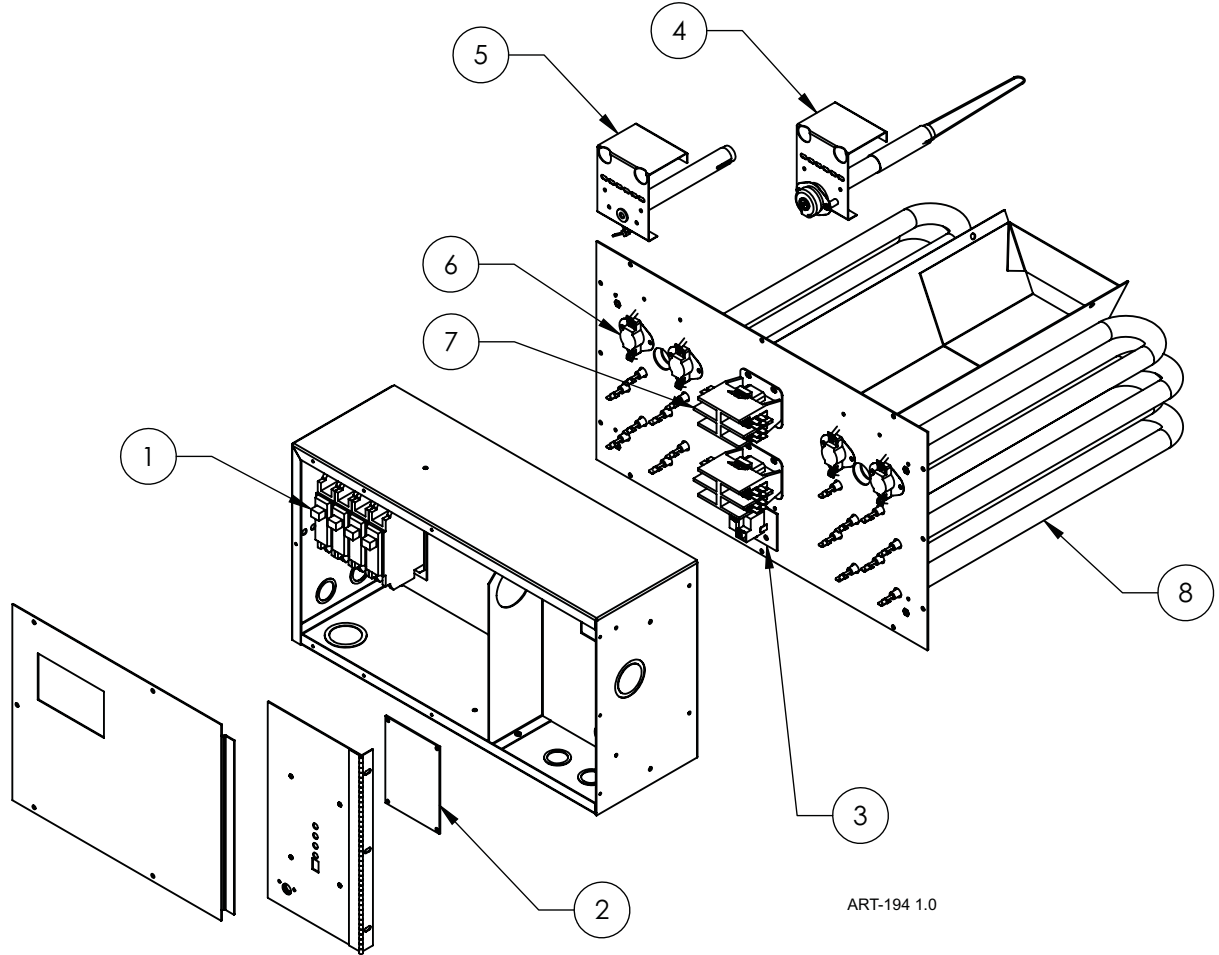

Electro-Mate® EM-EU***** Series

Replacement Part #		Description
EM-EU10115 EM-EU10118		
1	5640	GE 60-Amp Circuit Breaker
EM-EU15275 EM-EU15278		
1	5641	GE 45-Amp Circuit Breaker
EM-EU20215 EM-EU20218		
1	5640	GE 60-Amp Circuit Breaker

Replacement Part #		Description
Common Parts for the EM-EU***** Series		
2	@EMDFE5504	Control Board
3	EM5626-2	Blower Relay Board
4	EM5729	High Limit Probe (For Plenum Heaters Manufactured after 06/2004)
5	EM5724	Blower Limit Probe
6	5635	170° Auto High Limit
7	5126	30-Amp Two Pole Contactor Relay
8	EM5620	2.5 kW SpinFin Element