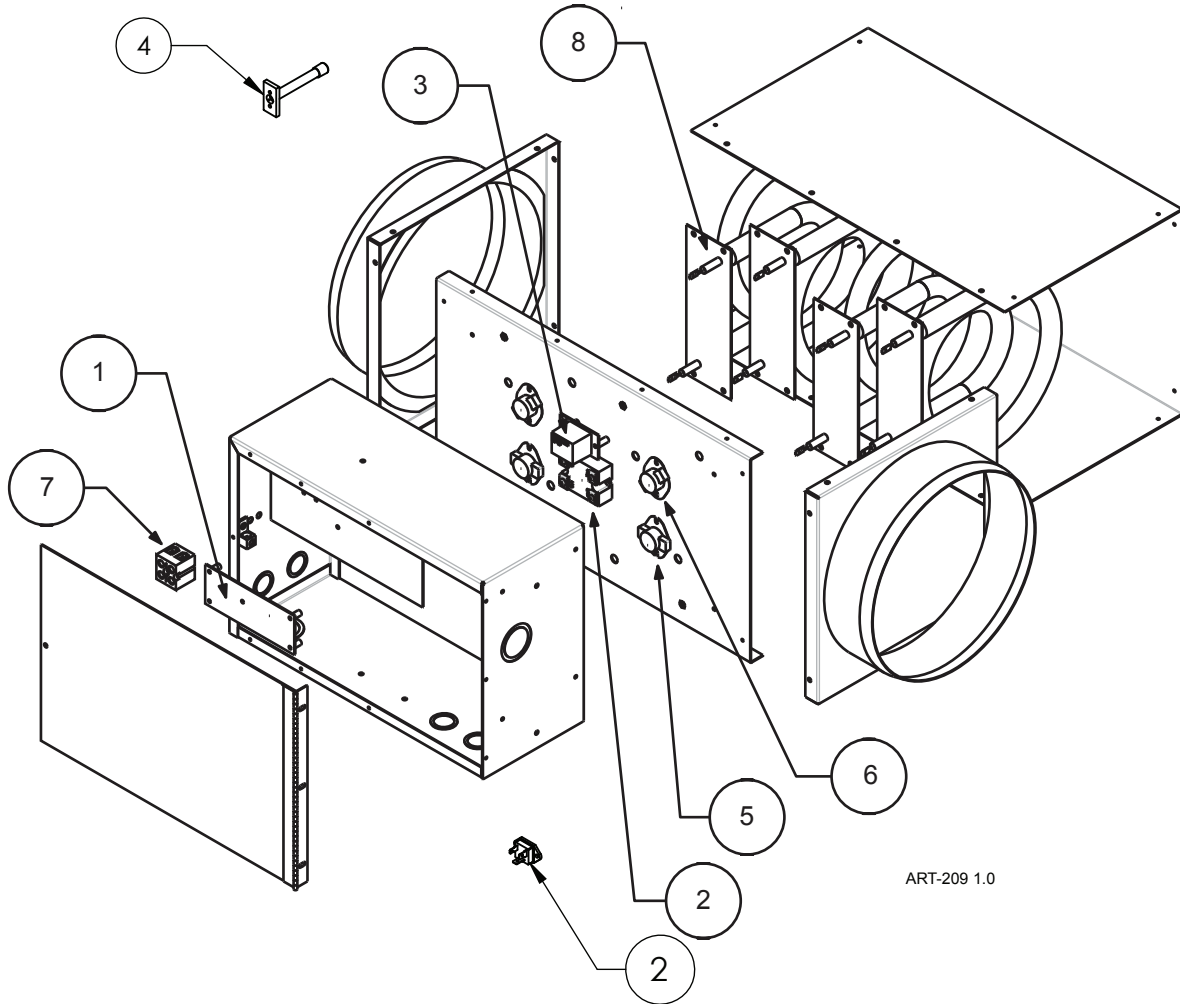

WarmFlo® Make-Up Air Heater EM-WX***** Series

ART-209 1.0

Replacement Part #	Description	
EM-WX0212R		
2	WF4036	30-Amp Triac Kit
EM-WX0515R		
2	4037KIT	50-Amp Triac Kit
EM-WX1025R		
2	4037KIT	50-Amp Triac Kit
3	5123	Relay Board (EMR1B8102B)

Replacement Part #	Description	
Common Parts for the EM-WX*****		
1	WFCD25605	Control Board
4	WFS3	Duct Sensor (For Heaters Manufactured After 7/2004)
4	@WFSST2FT	Duct Sensor (For Heaters Manufactured Before 7/2004)
5	6630	150° High Limit
6	5633	118° High Limit
7	6636	Terminal Block
8	EM5621	2.5 kW Round Element