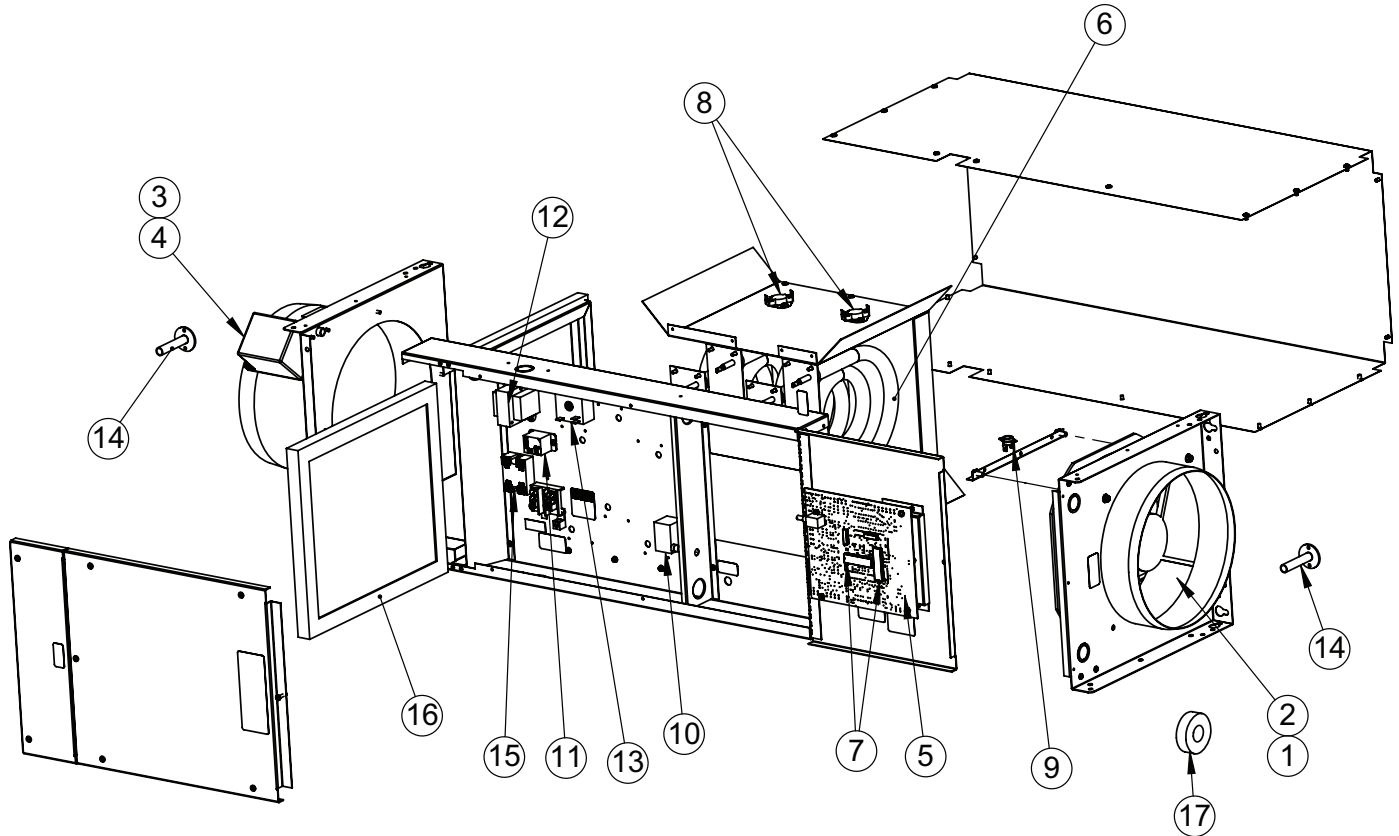

Make-Up Air Heater EM-MC* and EM-MD* Series

Replacement Part #	Description
--------------------	-------------

EM-MC*

1	5716-08	Fan Motor 8" 300 CFM 230V
3	5720-08	Damper Inlet 8" Motorized 24V Power O/C

EM-MD*

2	5716-10	Fan Motor 10" 600 CFM 230V
4	5720-10	Damper Inlet 10" Motorized 24V Power O/C

Replacement Part #	Description
--------------------	-------------

Common Parts for the EM-MC* and EM-MD*

5	EMMUS5712	Control Board
6	EM5621	2.5 kW Round Element
7	UIC9776	Microprocessor
8	5609	Limit 0-100/C-AMP@VAC
9	5610	Limit 0-99/C-85 10AMP@240VAC
10	5611	Limit 140° F Cap Reset
11	5128C	30-Amp DC Relay
12	5541	Transformer, 120/208/240:24VAC
13	9481	Phase/Motor Speed Control, 6A
14	EMCBW8020	Sensor Harness
15	4038KIT	Triac Kit, 24VDC IN
16	5721-2	Replacement Filter Medium 12" X 13.75"
17	3629	Current Transformer (CT)