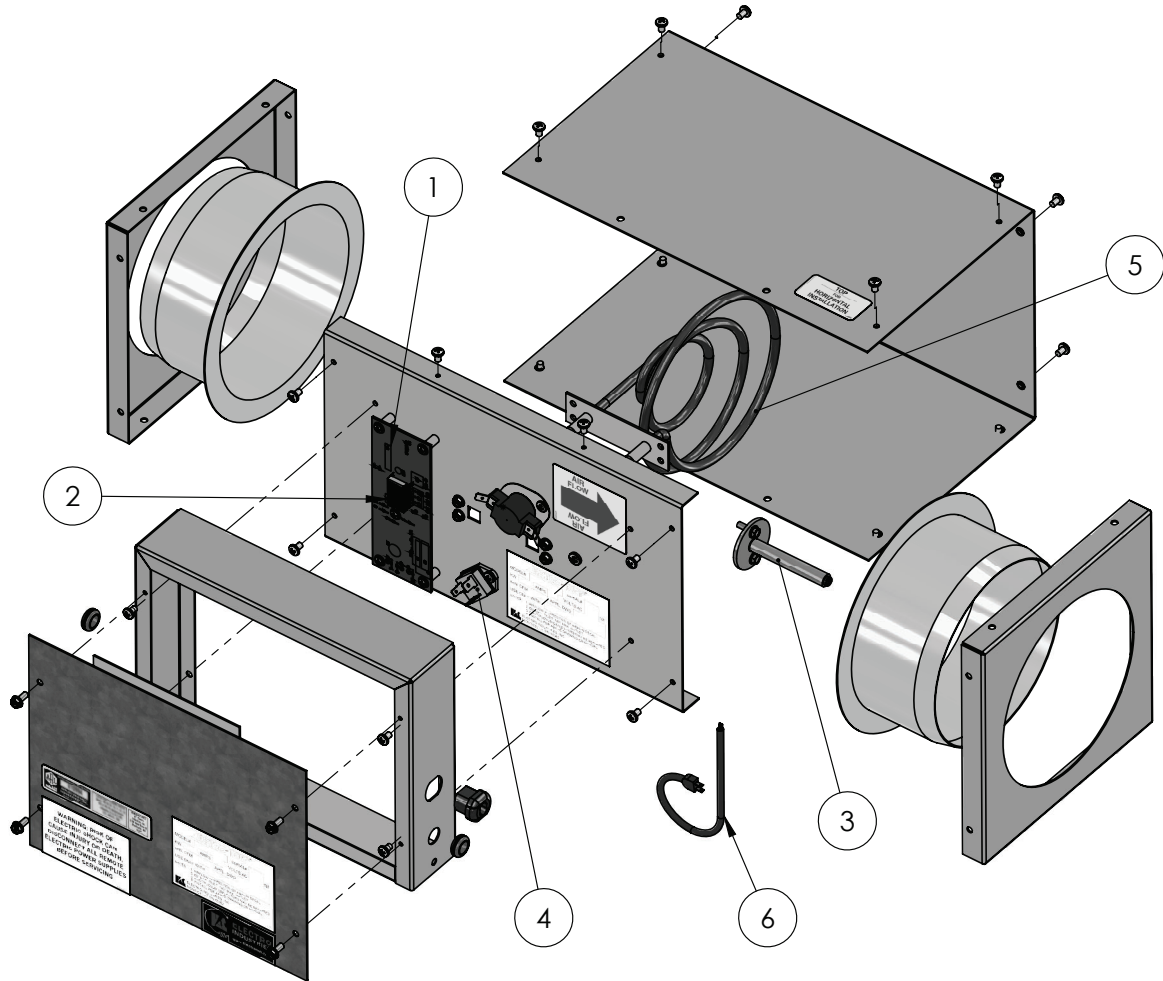

WarmFlo® Make-Up Air Heater

EM-WX01-120-1-06

Replacement Part #	Description
EM-WX01-120-1-06	
1	WFCD25605 Control Board
2	WFS3 Duct Sensor (For Heaters Manufactured After 7/2004)
2	@WFSST2FT Duct Sensor (For Heaters Manufactured Before 7/2004)
3	WF4036 30-Amp Triac Kit
4	6630 150° High Limit
5	EM6613 1 kW 120V Element
6	WCORD4035 Power Cord (Not Shown)