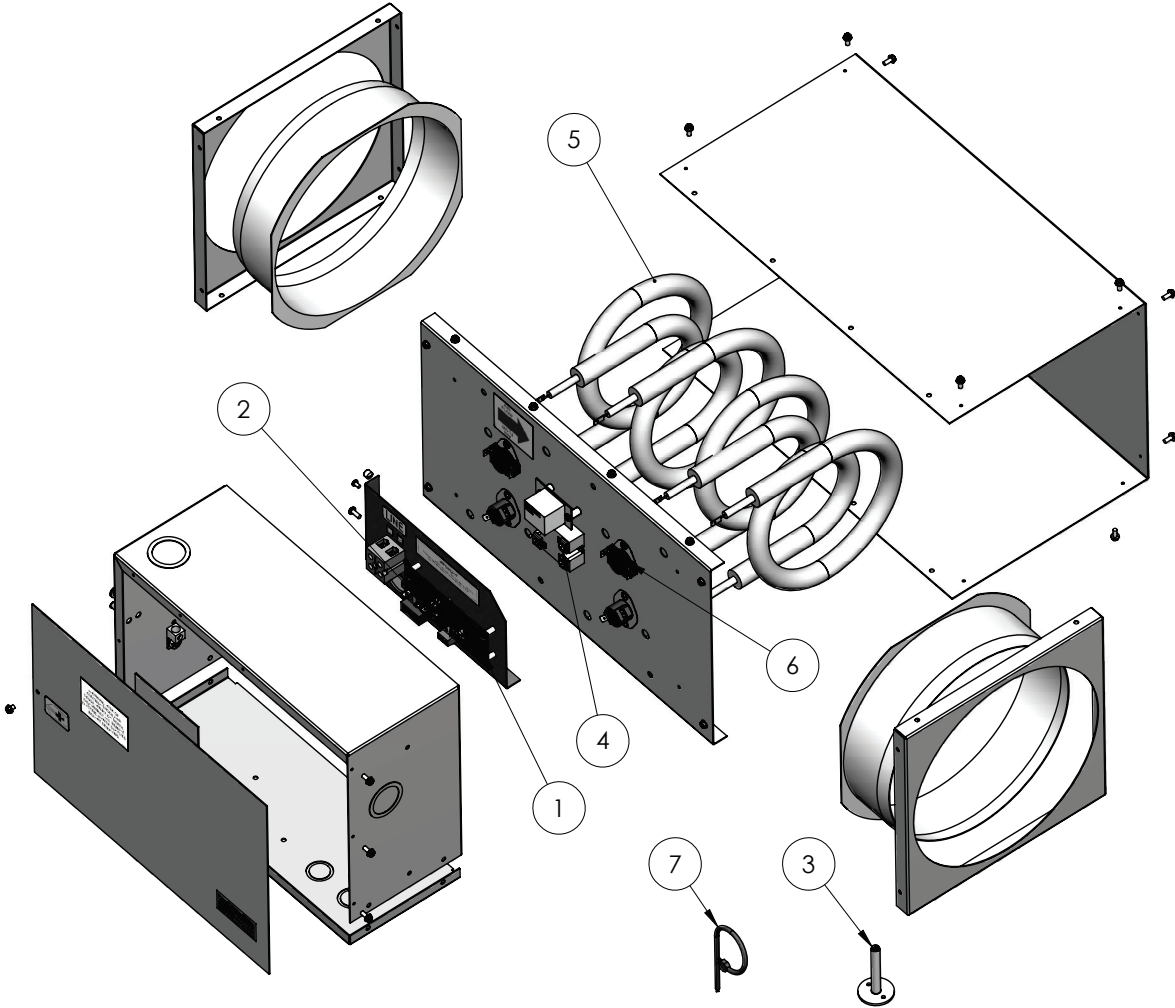

## EM-WX\*\*-240-1-\*\* Series

Replacement Part #	Description	
<b>EM-WX02-240-1-08</b>		
2	WF4036	30-Amp Triac Kit
<b>EM-WX05-240-1-08</b>		
2	4037KIT	50-Amp Triac Kit
<b>EM-WX10-240-1-10</b>		
2	4037KIT	50-Amp Triac Kit
3	5123	Relay Board (EMR1B8102B)

Replacement Part #	Description	
<b>Common Parts for the EM-WX**-240-1-**</b>		
1	WFCD25605	Control Board
4	WFS3	Duct Sensor (For Heaters Manufactured After 7/2004)
4	@WFSST2FT	Duct Sensor (For Heaters Manufactured Before 7/2004)
5	6630	150° High Limit
6	5633	118° High Limit
7	6636	Terminal Block
8	EM5621	2.5 kW Round Element