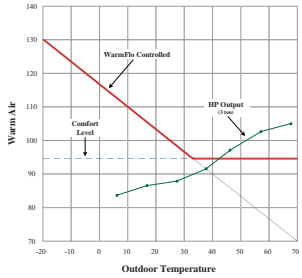

Providing Comfort Through Efficient Energy Solutions Since 1978

Air Heat Pump with WarmFlo® Electro-Mate®