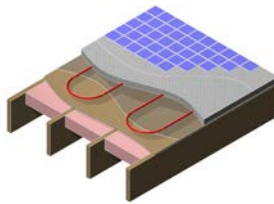

Providing Comfort Through Efficient Energy Solutions Since 1978

Air Heat Pump with WarmFlo® Electro-Mate®

Off-Peak Meter Enclosure & Disconnects

Warm Floor Radiant Tubing

Mini-Boiler™ System

Hydronic Snow Melting TS Series Boiler

Make-Up Air Heater

Off-Peak Storage Radiant Tubing

Duct Insert Heater

TS Series Boiler

Electro-Mate® Conversion (Dual Heat) WarmFlo® - Heat Pump

ELECTRO INDUSTRIES
 Monticello, Minnesota
 800.922.4138
www.electromn.com