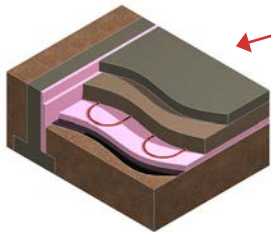

Providing Comfort Through Efficient Energy Solutions Since 1978

Air Heat Pump with WarmFlo® Electro-Mate®

Off-Peak Meter Enclosure & Disconnects

Warm Floor Radiant Tubing

Mini-Boiler™ System

Hydronic Snow Melting TS Series Boiler

Make-Up Air Heater

Off-Peak Storage Radiant Tubing

Duct Insert Heater

TS Series Boiler

Electro-Mate® Conversion (Dual Heat) WarmFlo® - Heat Pump

ELECTRO INDUSTRIES
 Monticello, Minnesota
 800.922.4138
www.electromn.com