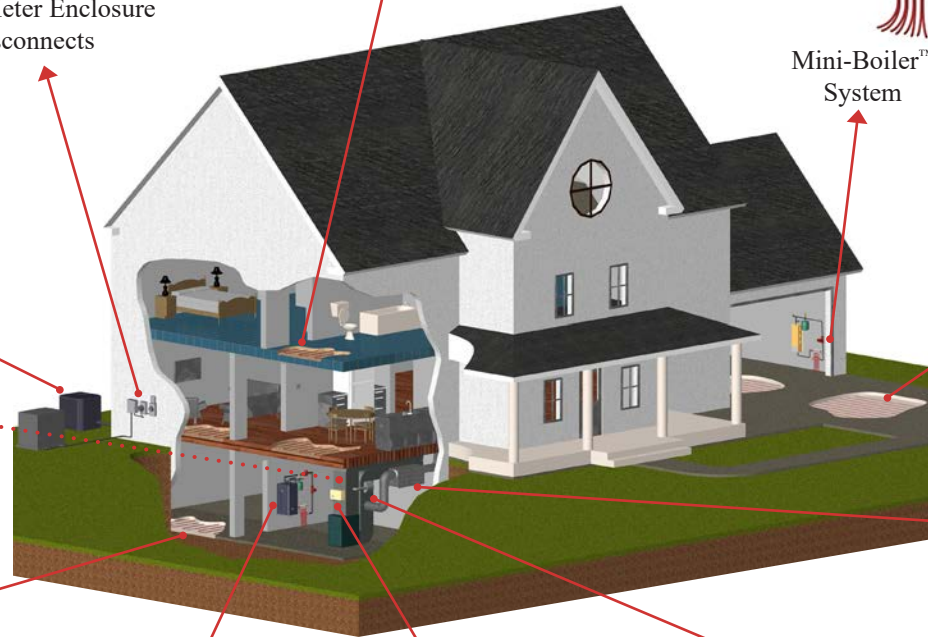

Providing Comfort Through Efficient Energy Solutions Since 1978

Air Heat Pump with WarmFlo® Electro-Mate®

Off-Peak Meter Enclosure & Disconnects

Warm Floor Radiant Tubing

Mini-Boiler™ System

Hydronic Snow Melting TS Series Boiler

Make-Up Air Heater

Off-Peak Storage Radiant Tubing

Duct Insert Heater

TS Series Boiler

Electro-Mate® Conversion (Dual Heat) WarmFlo® - Heat Pump

ELECTRO INDUSTRIES
 Monticello, Minnesota
 800.922.4138
www.electromn.com